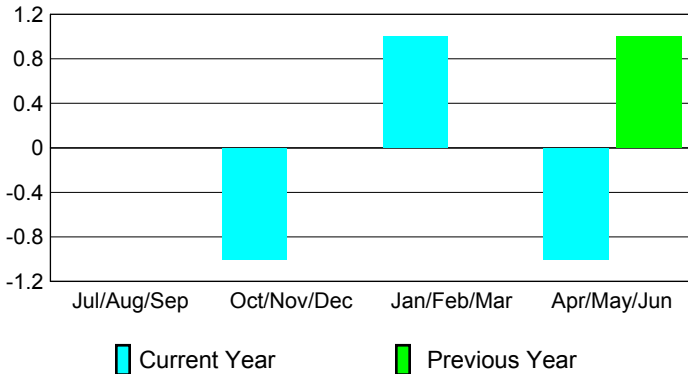

2008-2009 GMT Quarterly Report for District (or Undistricted) **District 118 Y**

GMT: **HOWARD PATRICK LEE**

Location: **TURKEY**

GMT CA: **4**

CLUBS

Club Results 2008-2009

Clubs 2007-2008

Month	New Club Goal	Actual New Clubs	Actual Dropped Clubs	Gain/Loss of Clubs	Gain/Loss of Clubs
Jul/Aug/Sep	0	0	0	0	0
Oct/Nov/Dec	2	0	-1	-1	0
Jan/Feb/Mar	0	0	1	1	0
Apr/May/June	0	4	-5	-1	1
Totals	2	4	-5	-1	1

Club Results 2008-2009

Goal, New, Dropped, Gain/Loss

Comparison of Club Gain/Loss

Current Year Compared to the Previous Year

YTD Status Quo Clubs 2008-2009

Status Quo Clubs Compared to Status Quo Members

MEMBERSHIP