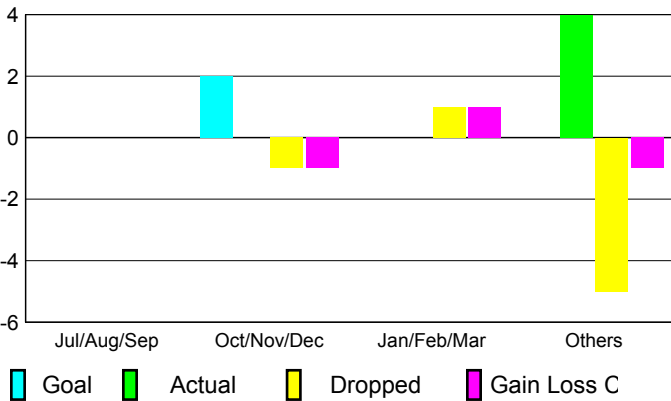

2008-2009 GMT Quarterly Report for District (or Undistricted) **District 118 Y**

GMT: **HOWARD PATRICK LEE**

Location: **TURKEY**

GMT CA: **4**

CLUBS

Club Results 2008-2009

Clubs 2007-2008

Month	New Club Goal	Actual New Clubs	Actual Dropped Clubs	Gain/Loss of Clubs	Gain/Loss of Clubs
Jul/Aug/Sep	0	0	0	0	0
Oct/Nov/Dec	2	0	-1	-1	0
Jan/Feb/Mar	0	0	1	1	0
Apr/May/June	0	4	-5	-1	1
Totals	2	4	-5	-1	1

Club Results 2008-2009

Goal, New, Dropped, Gain/Loss

Comparison of Club Gain/Loss

Current Year Compared to the Previous Year

YTD Status Quo Clubs 2008-2009

Status Quo Clubs Compared to Status Quo Members

MEMBERSHIP

Membership Results 2008-2009

Membership 2007-2008

Month	Net Memb Goal	Actual New Memb	Actual Dropped Memb	Gain/Loss of Memb	Gain/Loss of Memb
Jul/Aug/Sep	-10	10	-38	-28	-23
Oct/Nov/Dec	45	56	-88	-32	-31
Jan/Feb/Mar	20	176	-56	120	26
Apr/May/June	5	107	-167	-60	-3
Totals	60	349	-349	0	-31