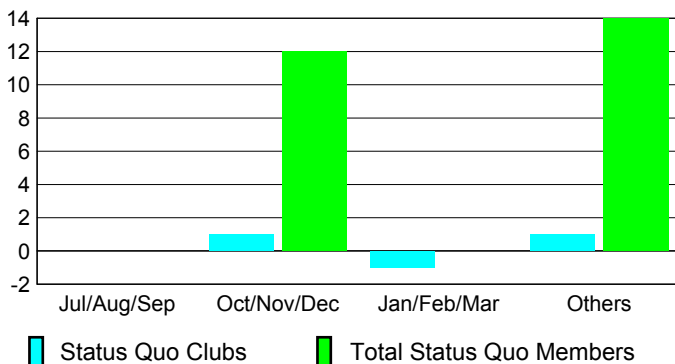

Club Results 2008-2009

Goal, New, Dropped, Gain/Loss

Comparison of Club Gain/Loss

Current Year Compared to the Previous Year

YTD Status Quo Clubs 2008-2009

Status Quo Clubs Compared to Status Quo Members

MEMBERSHIP

Membership Results 2008-2009

Membership 2007-2008

Month	Net Memb Goal	Actual New Memb	Actual Dropped Memb	Gain/Loss of Memb	Gain/Loss of Memb
Jul/Aug/Sep	-10	10	-38	-28	-23
Oct/Nov/Dec	45	56	-88	-32	-31
Jan/Feb/Mar	20	176	-56	120	26
Apr/May/June	5	107	-167	-60	-3
Totals	60	349	-349	0	-31