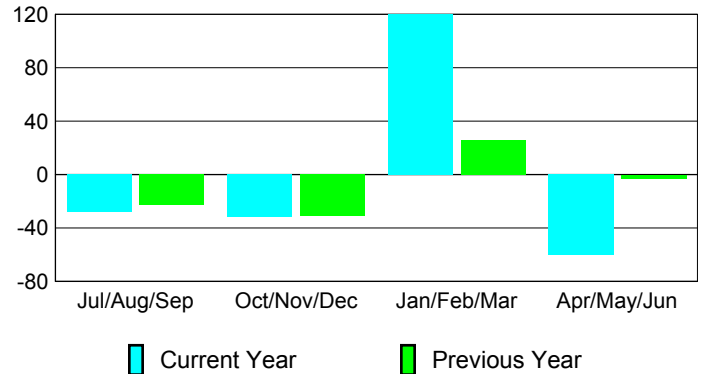

Membership Results 2008-2009

Membership 2007-2008

Month	Net Memb Goal	Actual New Memb	Actual Dropped Memb	Gain/Loss of Memb	Gain/Loss of Memb
Jul/Aug/Sep	-10	10	-38	-28	-23
Oct/Nov/Dec	45	56	-88	-32	-31
Jan/Feb/Mar	20	176	-56	120	26
Apr/May/June	5	107	-167	-60	-3
Totals	60	349	-349	0	-31

Membership Results 2008-2009

Goal, New, Dropped, Gain/Loss

Comparison of Membership Gain/Loss

Current Year Compared to the Previous Year

Gender Comparison 2008-2009

Jul/Aug/Sep

Oct/Nov/Dec

Jan/Feb/Mar

Apr/May/June

Male

Female