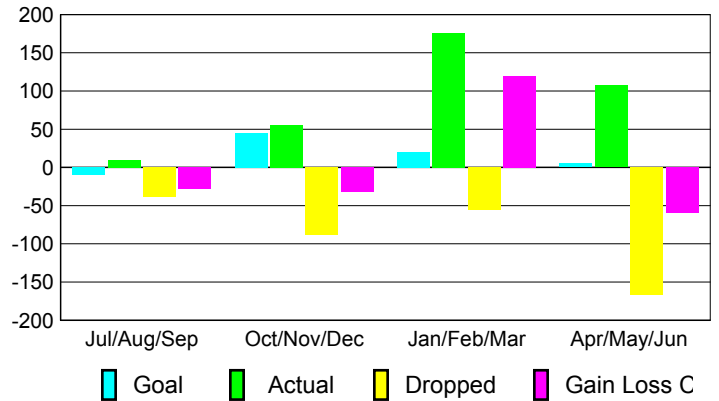

Membership Results 2008-2009

Goal, New, Dropped, Gain/Loss

Comparison of Membership Gain/Loss

Current Year Compared to the Previous Year